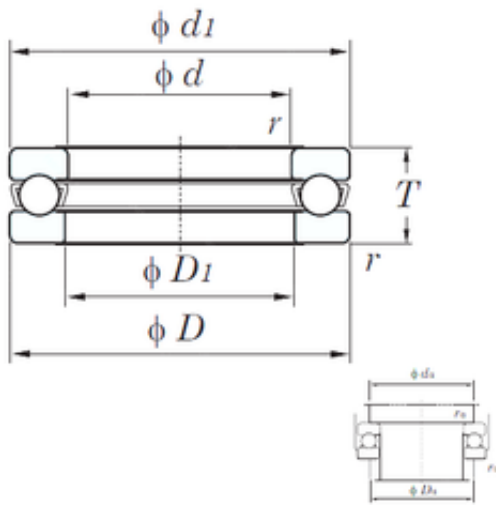

## China 608rs Bearing Supplier

51148 Bearing 2D drawings and 3D CAD models

SKF NTN Koyo Snr NSK Timken 51148 51152  
51156 51160 51164 51168 51172 51176 51180  
51200 51201 51202 51203 51204 51205 Trust Ball  
Bearing

Bearing No. 51148

Size	240x300x45 mm
Bore Diameter	240 mm
Outer Diameter	300 mm
Width	45 mm
d	240 mm
D	300 mm
T	45 mm
r min.	1,5 mm
Basic dynamic load rating (C)	241 kN
Basic static load rating (C0)	1020 kN
(Grease) Lubrication Speed	750 r/min
Bearing No.	51148
r(min)	1.5
Ca	301
Coa	1020
Cu	28.0
Grease lub.	750
Oil lub.	1150
d1(max)	297
D1(min)	243
D2(min)	-
D3(min)	-
A	-

## China 608rs Bearing Supplier

R	-
C	-
da(min)	276
Da(max)	264
ra(max)	1.5
(Refer.)Mass(kg)	7.38