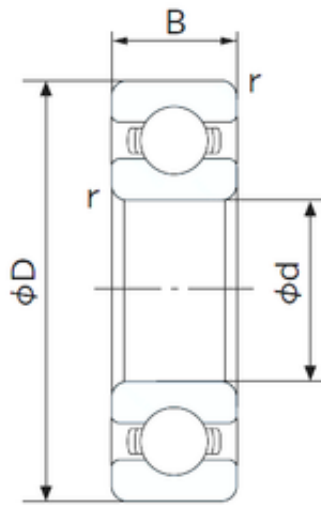

China 608rs Bearing Supplier

Timken, SKF Bearing, NSK, NTN, Koyo Bearing, Kbc NACHI Bearing, Auto / Agricultural Machinery Ball Bearing 6001 6002 6003 6004 6201 6202 6203 6204 Zz 2RS C3

Bearing No. 6001

6001 Bearing 2D drawings and 3D CAD models

Size	12x28x8 mm
Bore Diameter	12 mm
Outer Diameter	28 mm
Width	8 mm
d	12 mm
D	28 mm
B	8 mm
C	8 mm
r min.	0.3 mm
da min.	14 mm
Da max.	26 mm
ra max.	0.3 mm
Weight	0.023 Kg
Basic dynamic load rating (C)	5,1 kN
Basic static load rating (C0)	2,39 kN
(Grease) Lubrication Speed	27000 r/min
Enclosure	Open
Bore Type	Cylindrical Bore
Configuration	Single Row
Bore Size	12 mm
Outside Diameter	28 mm
Width	8 mm
Fillet Radius/Chamfer	0.3 mm